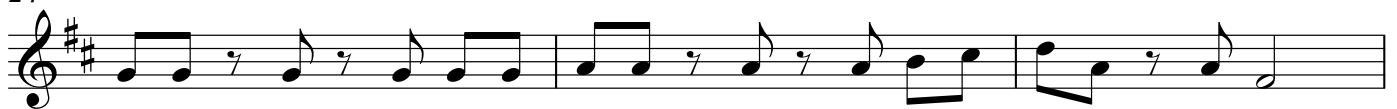

String Ensemble Audition Piece

Tone Color/Bow Control

11

17

Rhythm

21

24

27